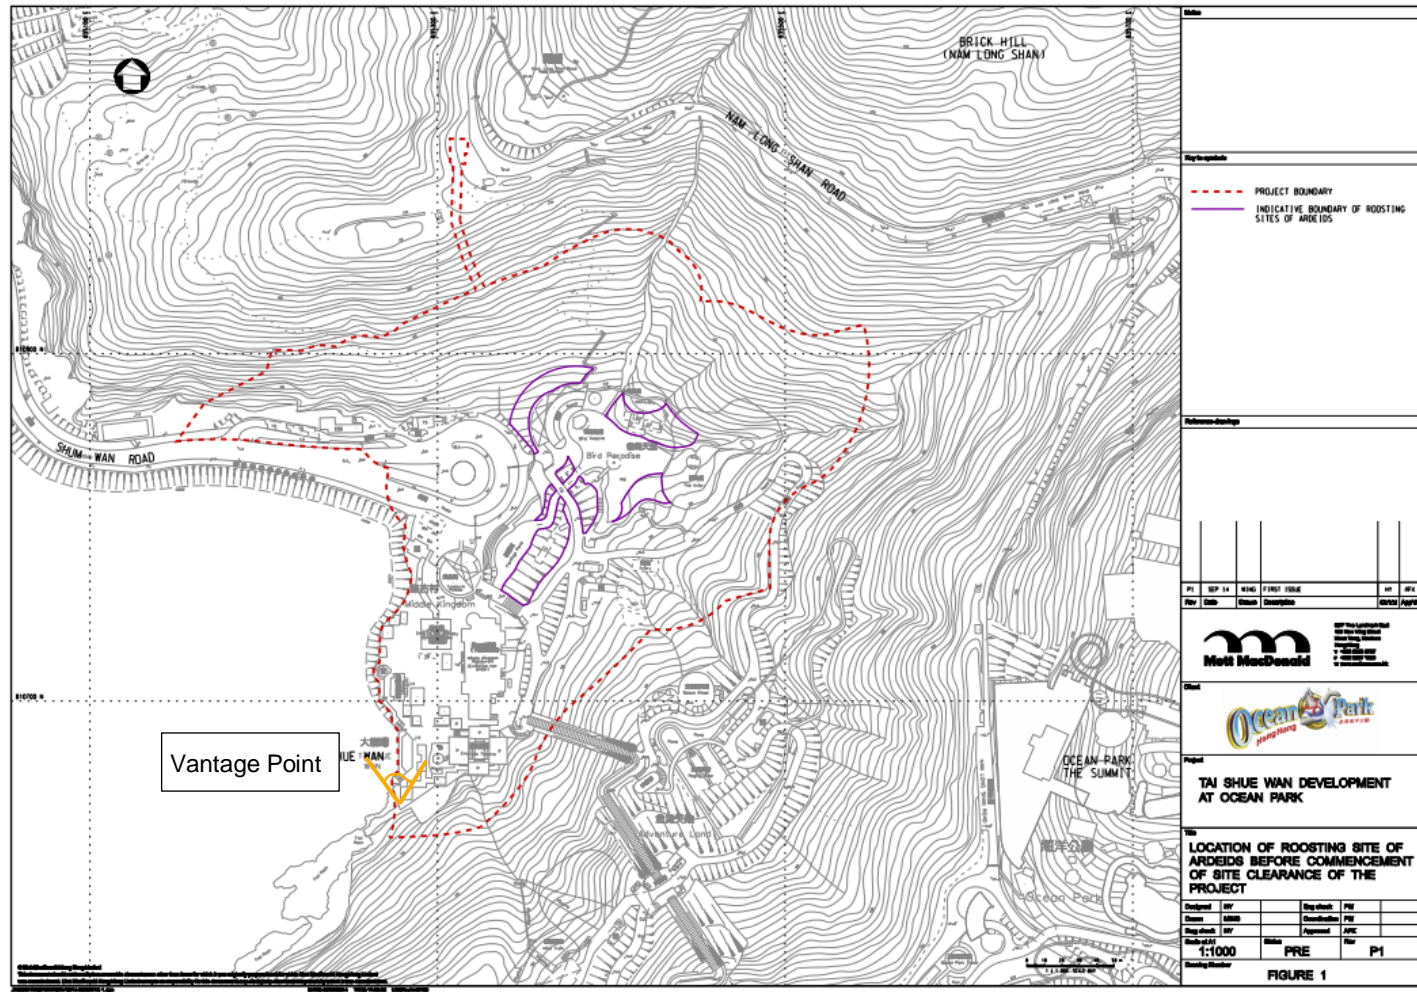

L. Ecological Inspection Records

Figure 1 – Location of Two Groups of *Platycodon Grandiflorus*

Photo 1 – Group 2 of *Platycodon Grandiflorus*

Photo 2 – Current situation of fencing and warning sign

Figure 2: Vantage Point for Roosting Activities of Ardeids in Peak Wintering Season